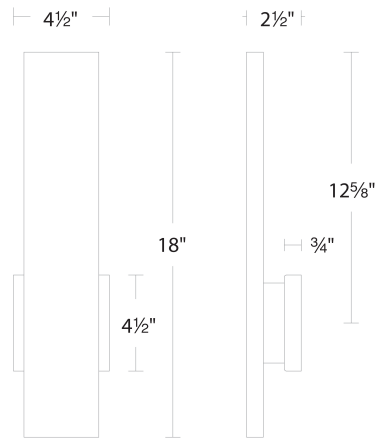

SPECIFICATIONS

Color Temp:	4000K, 3500K, 3000K
Input:	120 VAC, 50/60Hz
CRI:	90
Dimming:	ELV: 100-10%, TRIAC: 100-10%
Rated Life:	54000 Hours
Mounting:	Can be mounted on wall in all orientations
Standards:	ETL, cETL, IP65, Title 24: 2019 Wet Location Listed
Construction:	Aluminum body, frosted glass diffuser

REPLACEMENT PARTS

RPL-GLA-29118 - Glass

FINISHES

LINE DRAWING

WS-W29118