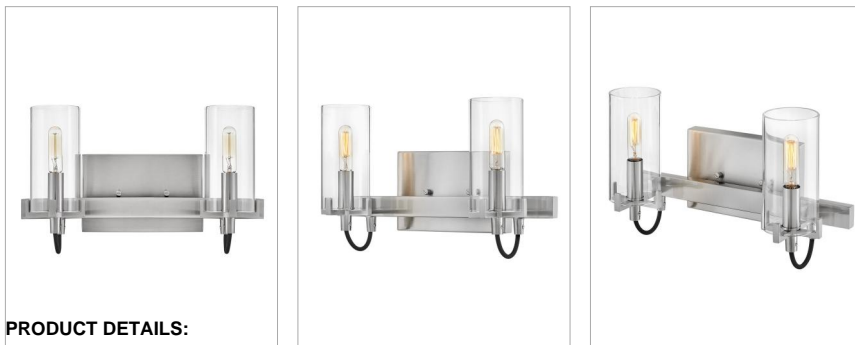

### SMALL TWO LIGHT VANITY

A versatile stunner, Ryden's chic, modern-industrial silhouette is practical yet stylish, featuring elongated glass shades held by heavy cast prongs. Classic finishes are complemented by black, fabric-wrapped cord and subtle detailing.

DETAILS	
FINISH:	Brushed Nickel
MATERIAL:	Steel
GLASS:	Clear
DIMMABLE:	YES, WITH DIMMABLE LAMP (NOT INCLUDED)

DIMENSIONS	
WIDTH:	13.8"
HEIGHT:	8.3"
WEIGHT:	2.8lb
BACK PLATE:	7"W X 4.5"H
EXTENSION:	5.5"
TOP TO OUTLET:	4.75"

#### PRODUCT DETAILS:

- This fixture must be installed with shades/glass facing up toward the ceiling
- Suitable for use in damp locations as defined by NEC and CEC. Meets United States UL Underwriters Laboratories & CSA Canadian Standards Association Product Safety Standards.
- Shown with T-style bulbs (not included)
- Merging the best of traditional and modern elements with a sophisticated and streamlined look