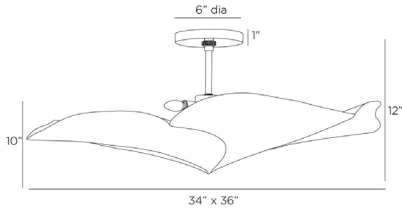

ARTERIOS

DANIELLA FLUSH MOUNT

DFI05
H: 12 IN, W: 34 IN, D: 36 IN
Vintage Brass
Contract Suitable As Is

Overlapping petals of hand-formed brass were inspired by a morning glory in full bloom. Sculpted to deliver the feel of movement and finished in vintage brass, this twisty fixture projects the light upwards to dramatic effect. Finish will vary.

APPEARANCE

Material	Brass
Finish Will Vary	true
Top Coat/Sealant	true

DIMENSIONS

Body	H: 10 IN, W: 34 IN, D: 36 IN
Canopy	H: 1 IN, Dia: 6.00 IN

WIRING

Rating	Damp
Suggested Bulb Type	B10
Cord	10 FT, Clear/Silver, SVT
Socket	3, Type B - E12
Photographed Bulb	Clear Straight Tip Candelabra Bulb
Maximum Watt	40
Voltage	110-120 V

COMPLIANCY

RoHS	true
------	------

SHIPPING

Shipping Requirements	TruckShip
Product Weight	8.8 LBS
Gross Weight 1	35.1 LBS
Shipping Box 1	H: 35 IN, L: 42.5 IN, W: 13 IN

REPLACEMENT PARTS

Replacement Part 1	CANOPY-702
Replacement Part 1 Dim	1" x 6"