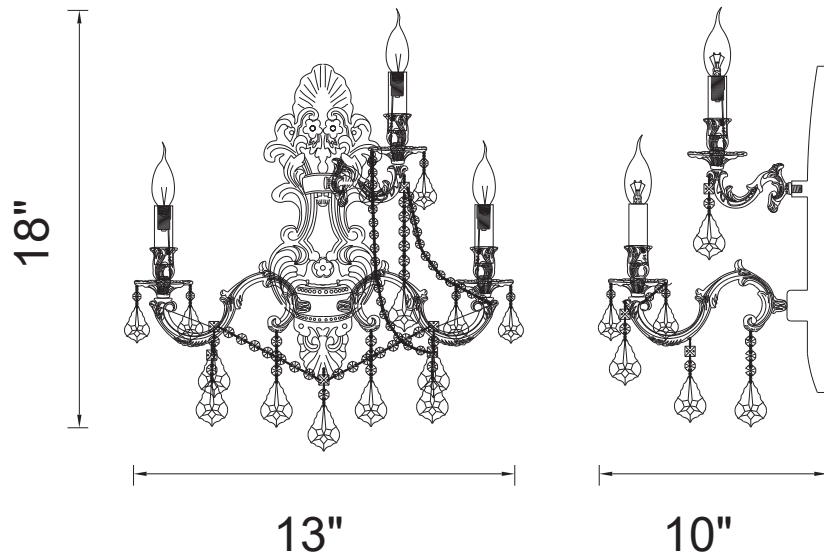

PROJECT: _____

FIXTURE TYPE: _____

LOCATION: _____

CONTACT/PHONE: _____

Item	2039W13AB-3
Collection	BRASS
Finish	Antique Brass
Glass	-----
Crystal	Clear
Input	120V AC,60HZ,AC

Shade	-----
Length/Dia.	13"
Width/Ext.	10"
Height	18"
Maximum	-----
Lumens	-----

Light Source	E12
Bulb Info.	3×60W
Included	-----
Dimmable	Yes
Color	-----
Weight	