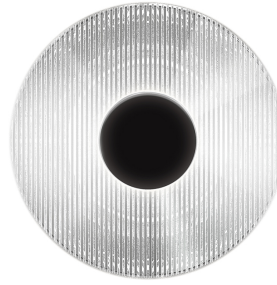

Project:

Meclisse LED Sconce Spec Sheet

SKU: 3110.25C Learn more at:
<https://sonnemanlight.com/meclisse-led-sconce>

Description: **Circular medallions shield an LED illuminated core, reflecting dazzling illumination through the planes of a ribbed glass disc.** Also available as a [Pendant](#).

Type #:

Dimensions

Extends:	2.75"
Minimum Extension:	2.75
Maximum Extension:	2.75
Diameter:	9"
Canopy/Backplate/Base:	4.5"
Canopy/Backplate/Base Depth:	0.5

Electrical Specs

Bulb(s) Included?:	Yes
Bulb 1 Type:	Integral LED
Bulb Quantity:	1
Input Voltage:	120VAC
Wattage:	15
Initial Lumens:	1910
Delivered Lumens:	1340
Color Temperature:	3000K
CRI:	90
Power Supply Type:	Driver
Power Supply Quantity:	1
Power Supply Location:	Outlet Box
Dimming Type:	TRIAC/ELV
Bulb Max Wattage:	15

Installation

Installation:	Licensed electrician required
Installation Orientation:	Vertical

Shipping

Carton 1 L x W x H:	13" X 7" X 13"
Carton 1 Gross Weight:	6 LBS

Shade

Lens Type:	Clear Glass
Shade 1 Material:	Clear Glass

Available Finishes

Available Finishes: Polished Chrome w/Clear Glass, Polished Chrome w/Etched Glass, Satin Black w/Clear Glass, Satin Black w/Etched Glass

General Listings

Features:	ADA Compliant, Damp Rated
Certification:	C-ETL-US
Color/Finish:	Satin Black (.25)
Dark Sky Friendly:	N