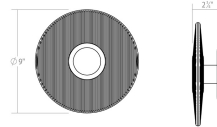

Project:

Meclisse LED Sconce Spec Sheet

SKU: 3110.25C Learn more at:
<https://sonnemanlight.com/meclisse-led-sconce>

Description: **Circular medallions shield an LED illuminated core, reflecting dazzling illumination through the planes of a ribbed glass disc.** Also available as a [Pendant](#).

Type #:

Dimensions

Extends:	2.75"
Minimum Extension:	2.75
Maximum Extension:	2.75
Diameter:	9"
Canopy/Backplate/Base:	4.5"
Canopy/Backplate/Base Depth:	0.5

Electrical Specs

Bulb(s) Included?:	Yes
Bulb 1 Type:	Integral LED
Bulb Quantity:	1
Input Voltage:	120VAC
Wattage:	15
Initial Lumens:	1910
Delivered Lumens:	1340
Color Temperature:	3000K
CRI:	90
Power Supply Type:	Driver
Power Supply Quantity:	1
Power Supply Location:	Outlet Box
Dimming Type:	TRIAC/ELV
Bulb Max Wattage:	15

Installation

Installation:	Licensed electrician required
Installation Orientation:	Vertical

Shipping

Carton 1 L x W x H:	13" X 7" X 13"
Carton 1 Gross Weight:	6 LBS

Shade

Lens Type:	Clear Glass
Shade 1 Material:	Clear Glass