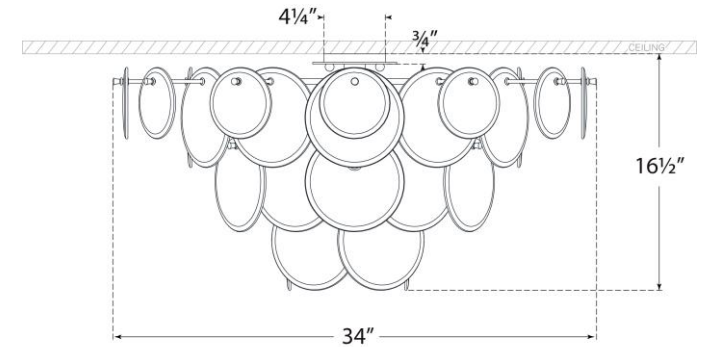

## Loire Grande Flush Mount

Item # ARN 4453PN-CSG

Designer: AERIN

Height: 16.5"

Width: 34"

Canopy: 4.25" Round

Finishes: G, PN

Glass Options: CSG, WSG

Socket: 10 - E12 Candelabra

Wattage: 10 - 5.5 LED C11

Weight: 42 Pounds

Note: UL Only

Front View

Top View