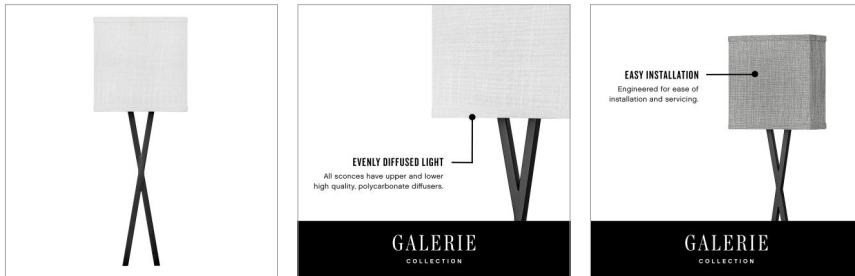

GALERIE
COLLECTION

AXIS OFF WHITE

41102BK

LARGE SINGLE LIGHT SCONCE

Creativity meets practicality in Axis. Featuring a classic crossed-stem design, its shade comes in Off White Linen or Heather Gray Linen, complemented by a Black or Heritage Brass finish. This LED sconce is fully dimmable and ADA compliant.

DETAILS	
FINISH:	Black
MATERIAL:	Steel
SHADE:	Off-White Linen
DIMMABLE:	YES, CL TYPE DIMMER (SSL7A)

DIMENSIONS	
WIDTH:	8"
HEIGHT:	22"
WEIGHT:	3.3lb
BACK PLATE:	5.5"W X 7.25"H
EXTENSION:	3"
TOP TO OUTLET:	4.25"

LIGHT SOURCE	
LIGHT SOURCE:	Integrated LED
LED NAME:	ER2G16W7
VOLTAGE:	120v
COLOR TEMP:	3000
LUMENS:	1400
CRI:	95
INCANDESCENT EQUIVALENCY:	1 x 100w
DIMMABLE:	YES, CL TYPE DIMMER (SSL7A)

SHIPPING	
CARTON LENGTH:	16.5
CARTON WIDTH:	16
CARTON HEIGHT:	16.5
CARTON WEIGHT:	7.8

PRODUCT DETAILS:

- Mounting hardware is hidden on the back plate to ensure a clean silhouette
- Merging modern and classic elements, the Galerie collection offers a selection of LED ceiling and sconce fixtures with unique details that effortlessly balance a variety of spaces with form and function. The complementary contours, materials and finishes allow each silhouette to be used in unison or easily combined with other Galerie pieces.
- Suitable for use in dry (indoor) locations as defined by NEC and CEC. Meets United States UL Underwriters Laboratories & CSA Canadian Standards Association Product Safety Standards.
- ADA compliant
- LED components carry a 5-year limited warranty
- Diffusers are made of high transmittance, high diffusion, color stable LDA-filled polycarbonate to maximize delivered lumens
- Merging the best of traditional and modern elements with a sophisticated and streamlined look
- Fixture mounting plate supports both junction box and direct wire install of either Romex or Conduit.