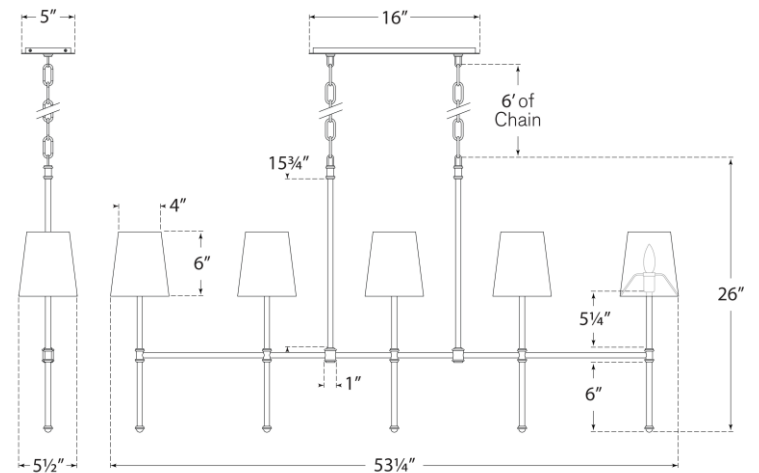

## Camille Medium Linear Chandelier

Item # SK 5055HAB-L

Designer: Suzanne Kasler

Height: 26"

Width: 53.25"

Canopy: 5" x 16" Rectangle

Finishes: BZ, HAB, PN

Shade Treatments: L, NP

Shade Details: 4" x 5.5" x 6"

Socket: 5 - E12 Candelabra

Wattage: 5 - 40 B11

Weight: 17 Pounds

Side View