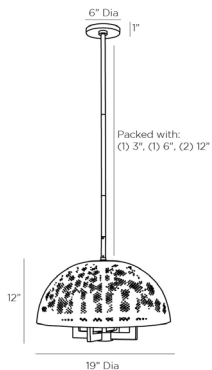

ARTERIOS

TAPIO LARGE PENDANT

JAY JEFFERS

DJ42002
 H: 15.5 IN, Dia: 19.00 IN
 Vintage Brass
 Contract Suitable As Is

Inspired by the work of Mathieu Mategot who often created pieces in unique metal, this four light pendant will create wonderful reflections from the perforated iron dome in a vintage brass finish. Damp-rated, although limited covered outdoor areas may affect finish.

APPEARANCE

Material	Iron
Finish	Vintage Brass
Top Coat/Sealant	true

DIMENSIONS

Pendant	H: 12 IN, Dia: 19.00 IN
Minimum Hanging Height	15.5 IN
Maximum Hanging Height	42.5 IN
Canopy	H: 1 IN, Dia: 6.00 IN

WIRING

Rating	Damp
Cord	10 FT, Clear/Silver, SVT
Socket	4, Type B - E12
Photographed Bulb	Clear Straight Tip Candelabra Bulb
Maximum Watt	40
Voltage	110-120 V

CERTIFICATIONS

Certifications	Mexico Australia, European Union, United Arab Emirates, United States, Canada
----------------	--

COMPLIANCY

UL/ETL	Yes
CB	Yes
RoHS	true

SHIPPING

Product Weight	8.5 LBS
Gross Weight 1	13.86 LBS
Shipping Box 1	H: 17 IN, L: 24 IN, W: 24 IN
Shipping Box 2	H: 0 IN, L: 0 IN, W: 0 IN
Shipping Box 3	H: 0

REPLACEMENT PARTS