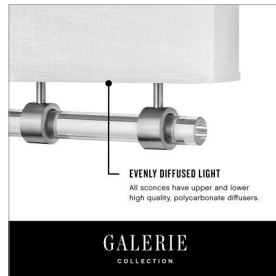

GALERIE

COLLECTION

LINK HEATHERED GRAY

41301BK

SINGLE LIGHT SCONCE

Perfected by its prominent round or square finial, Link represents an updated design suitable for all types of rooms. Its shade comes in Off White Linen or Heather Gray Linen, complemented by a Black or Brushed Nickel color combinations to enhance its chic silhouette.

DETAILS	
FINISH:	Black
MATERIAL:	Steel
SHADE:	Heathered Gray Linen
DIMMABLE:	YES - CL TYPE DIMMER (SSL7A)

DIMENSIONS	
WIDTH:	8"
HEIGHT:	11.5"
WEIGHT:	3.3lb
BACK PLATE:	5.5"W X 7.25"H
EXTENSION:	3"
TOP TO OUTLET:	4.25"

SHIPPING	
CARTON LENGTH:	15.3
CARTON WIDTH:	15.3
CARTON HEIGHT:	10.3
CARTON WEIGHT:	5.6

PRODUCT DETAILS:

- Mounting hardware is hidden on the backplate to ensure a clean silhouette
- Merging modern and classic elements, the Galerie collection offers a selection of LED ceiling and sconce fixtures with unique details that effortlessly balance a variety of spaces with form and function. The complementary contours, materials and finishes allow each silhouette to be used in unison or easily combined with other Galerie pieces.
- Suitable for use in dry (indoor) locations as defined by NEC and CEC. Meets United States UL Underwriters Laboratories & CSA Canadian Standards Association Product Safety Standards
- Fixture is ADA compliant and adheres to the standards and guidelines listed by the Americans with Disabilities Act
- Meets California Energy Commission 2013 & 2016 Title regulations/JA8
- LED components carry a 5-year limited warranty
- Diffusers are made of high transmittance, high diffusion, color stable LDA-filled polycarbonate to maximize delivered lumens.
- Classic, elegant lines and timeless details enhance a traditional space