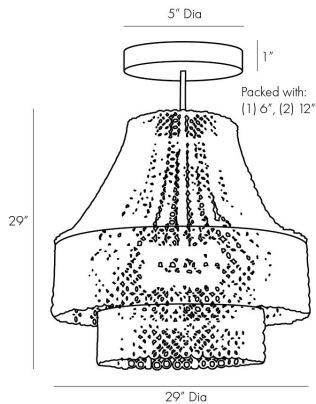

## HANNIE CHANDELIER

45110  
 H: 33 IN, Dia: 29.00 IN  
 White Wood  
 Contract Suitable As Is

Its oversized scale makes the Hannie Chandelier the ultimate statement piece. Suspended by an antique brass pipe, a beaded white wood empire silhouette lays the foundation for creative detailing, including hand-carved circular beads that layer to diffuse light throughout a space. Finish will vary. Additional pipe available (PIPE-464).

### DIMENSIONS

Chandelier	H: 29 IN, Dia: 29.00 IN
Minimum Hanging Height	33 IN
Maximum Hanging Height	63 IN
Canopy	H: 1 IN, Dia: 5.00 IN