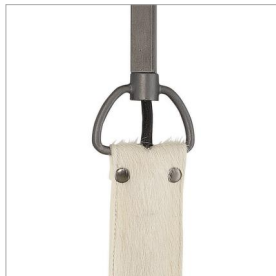

lisa mcDennon
COLLECTION

12" Dia.

28" H

LUDLOW

41317BGR

SMALL PENDANT

Ludlow cleverly blends a pendant for industrial features with inspiration drawn from Palladian architecture. Designed around the light source, Ludlow plays with the simple geometry of circles and squares for an ultra-stylish composition. Ludlow is part of the Lisa McDennon Collection.

DETAILS

FINISH:	Brushed Graphite
MATERIAL:	Steel
SLOPE DEGREE:	90
DIMMABLE:	No

DIMENSIONS

WIDTH:	12"
HEIGHT:	28"
WEIGHT:	10lb

LIGHT SOURCE

LIGHT SOURCE:	LED Lamp, Socket
WATTAGE:	1-14w Med. LED, 100w Equiv. or 1-100w Med.
VOLTAGE:	120v

MOUNTING

CANOPY:	6" Sq.
LEAD WIRE:	1 X 120"
MAX HEIGHT:	60.3

SHIPPING

CARTON LENGTH:	11
CARTON WIDTH:	11.5
CARTON HEIGHT:	15
CARTON WEIGHT:	12

PRODUCT DETAILS:

- This stem hung fixture may be hung on a sloped ceiling
- This fixture includes multiple down stems in various lengths to customize the installation height of the fixture, including one 6" stem and two 12" stems.
- Suitable for use in dry (indoor) locations as defined by NEC and CEC. Meets United States UL Underwriters Laboratories & CSA Canadian Standards Association Product Safety Standards
- The Lisa McDennon Collection offers a striking mix of edgy, sculptural silhouettes that incorporate modern, organic elements and luxe materials, brought to life by her innovative and original point of view.
- Bold silhouette with dramatic details creates a modern statement
- Rich gray tone