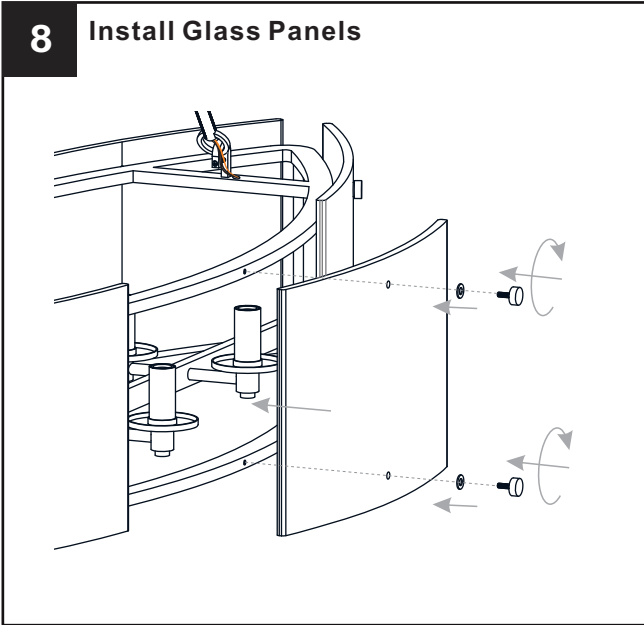

INSTALLATION

8 Install Glass Panels