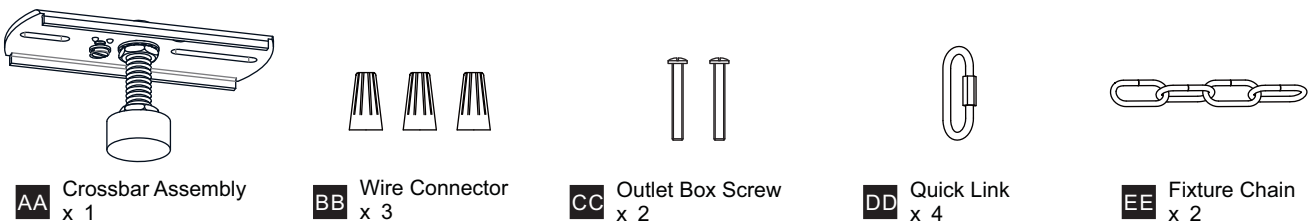

**PACKAGE CONTENTS**

**MOUNTING HARDWARE**

**1 Install Upper Assembly to Fixture Body**

**2 Install Fixture Chains**

**OPTIONAL:** Adjust Chain as desired, using pliers and soft cloth (neither included).

Suggested chain length for Ceiling height:  
 8 feet ceiling: use 8 links of chain and 2 quick links each side  
 9 feet ceiling: use 18 links of chain and 2 quick links each side  
 10 feet ceiling: use 28 links of chain and 2 quick links each side