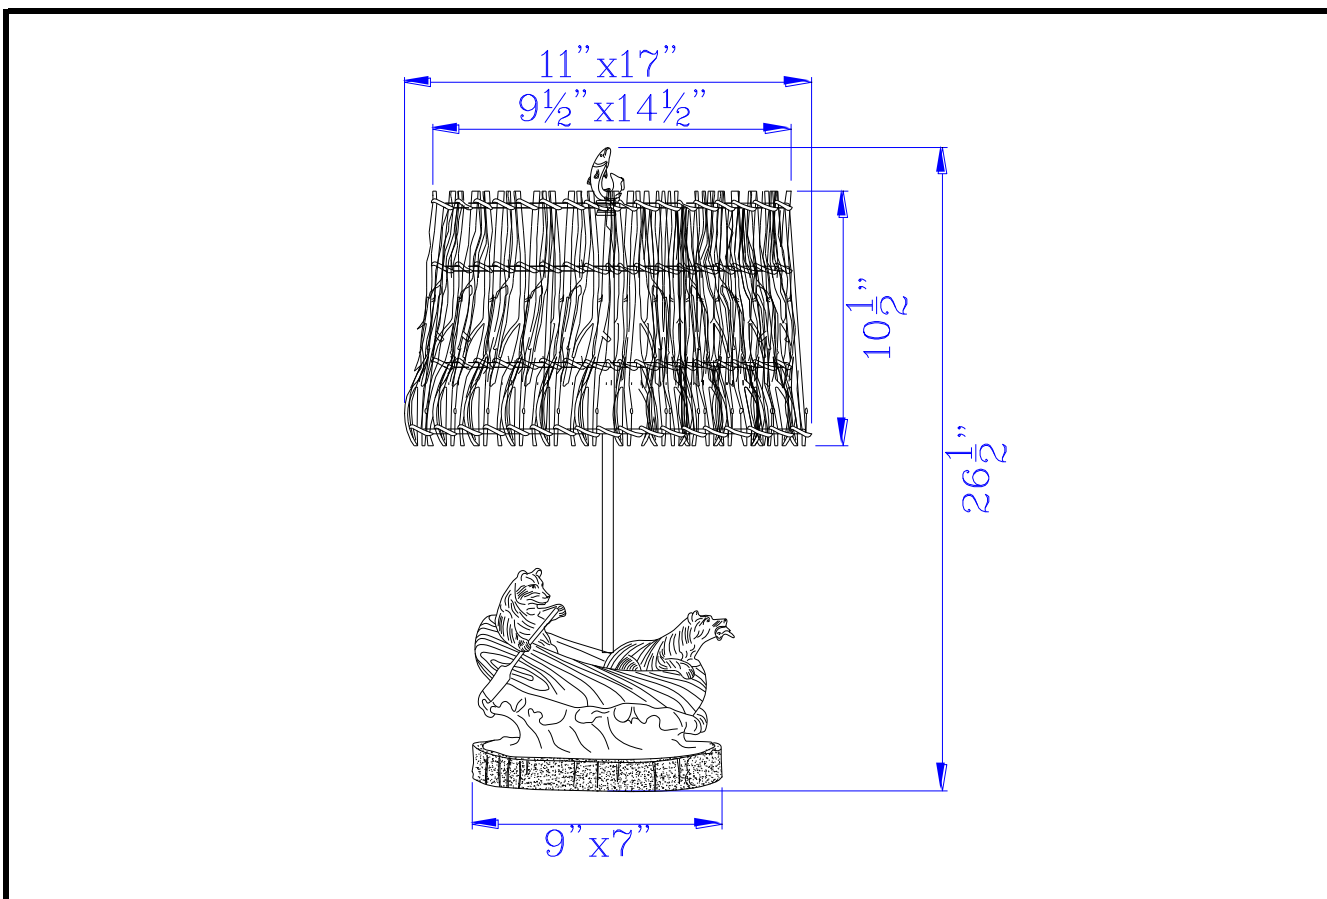

- Model No:** BO-2732TB
- Description:** 150W 3 way bear in canoe resin table lamp
- Material:** Resin
- Finish :** Antique Bronze
- Height:** 26 1/2"
- Base Width:** 7"x9"
- Wattage :** 150W
- Socket :** Medium Base (E26)
- Switch:** 3-way
- Bulb:** Incandescent, CFL
- Wire Length:** 6'
- Wire Color:** Brown
- Shade No:**
- Material:** Twig
- Shade size:** (9 1/2"x14 1/2")x(11"x17")x9 1/2"
- Certificate :** 