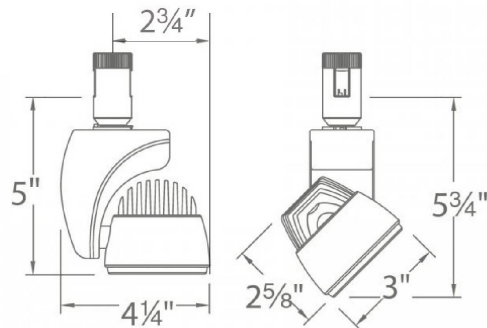

FINISHES

LINE DRAWING