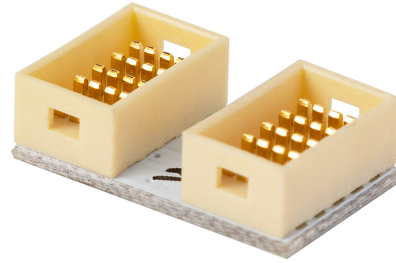

Tape to Tape Connector

Model	Finish
T24-MM	WT WHITE

Example: **T24-MM-WT**

FEATURES

- Connects tape sections
- 5 Year warranty

SPECIFICATIONS

Mounting:	Can be mounted on ceiling or wall in all orientations
Finish:	WHITE
Operating Temp:	-4°F to 104°F (-20°C to 40°C)
Standards:	UL, cUL, Damp Location Listed, ADA

Fixture Type: _____

Catalog Number: _____

Project: _____

Location: _____