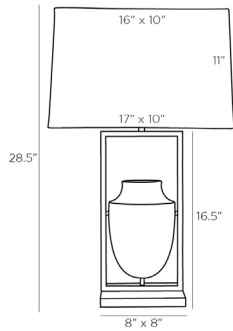

## FOUNDRY LAMP

RAY BOOTH

DB49022-308

H: 28.5 IN, W: 17 IN, D: 10 IN

Charcoal Ricestone, Bronze, Brown Wood, Crystal

Contract Suitable As Is

The Urn Table Lamp features the beautiful form of an antique urn in a charcoal ricestone composite, coupled with a bronze steel mount that elegantly pins it in place. A square shade in bone linen sits atop, contrasting the brown walnut wood base. The combination provides both a pleasurable aesthetic of form and function to the stately table lamp. Ricestone will vary.

### DIMENSIONS

Shade	Top: 10 IN, Top: 16 IN, D: 10 IN, W: 17 IN, Side: 11 IN
Body	H: 16.5 IN, W: 8 IN, D: 6.5 IN
Base	H: 1 IN, W: 8 IN, D: 8 IN
Neck	H: 2 IN, Dia: 0.50 IN
Foot Print	W: 8 IN, D: 8 IN
Harp	IN

### SHIPPING

Product Weight	9 LBS
Gross Weight 1	9.26 LBS
Gross Weight 2	3.3 LBS
Shipping Box 1	H: 24.75 IN, L: 10.63 IN, W: 10.63 IN
Shipping Box 2	H: 13 IN, L: 19 IN, W: 12 IN