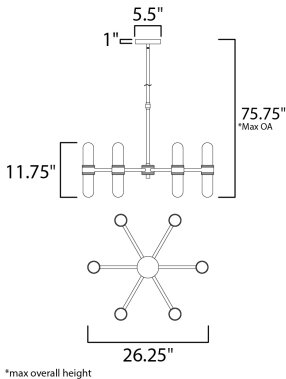

PRODUCT DESCRIPTION

This aptly named collection features a round tube frame of Matte Black with machined Brushed Aluminum accents and dual Clear dome glass diffusers which securely screw into each cup. Our vintage T6 lamps are included with each fixture to complete this classic design. There is also dual application for this collection in that it is suitable for Damp Location which allows for installation in both indoor and outdoor living spaces.

MEASUREMENTS

DIMENSION : 26.25" L x 26.25" W x 11.75" H
 MAX OAH : 75.75" OAH
 CANOPY : 5.5" W x 1" H x 5.5" L
 HANGING WEIGHT : 14.3 lb

LAMPING

INPUT VOLTAGE : 120V
 LUMENS : 0 Rated
 BULB : 12 x 40W Incandescent E12 Candelabra , 480W Total
 BULB INCLUDED : (Included)
 DIMMABLE : Yes