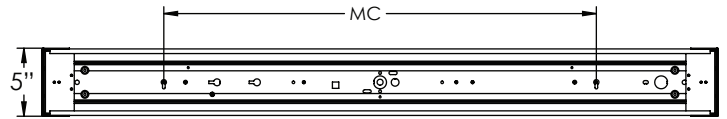

3in1 color temperature
3000K/3500K/4000K