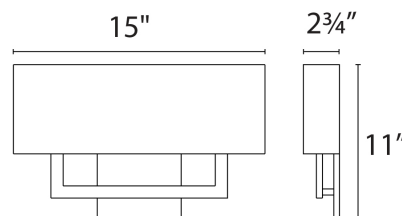

REPLACEMENT PARTS

- RPL-SHA-13115-01 - 15" shade
- RPL-GLA-13115-01 - Bottom glass
- RPL-GLA-13115-02 - Outer glass

FINISHES

LINE DRAWING

WS-13115

Fixture Type: _____

Catalog Number: _____

Project: _____