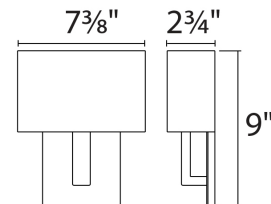

REPLACEMENT PARTS

- RPL-SHA-13107-01 - 7" shade
- RPL-GLA-13107-01 - Bottom glass
- RPL-GLA-13107-02 - Outer glass

FINISHES

LINE DRAWING

WS-13107

Fixture Type: _____

Catalog Number: _____

Project: _____