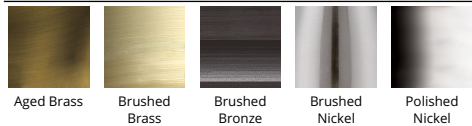

FINISHES

LINE DRAWING