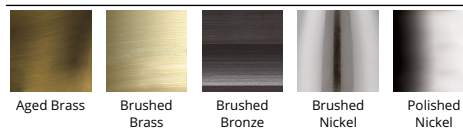

FINISHES

LINE DRAWING