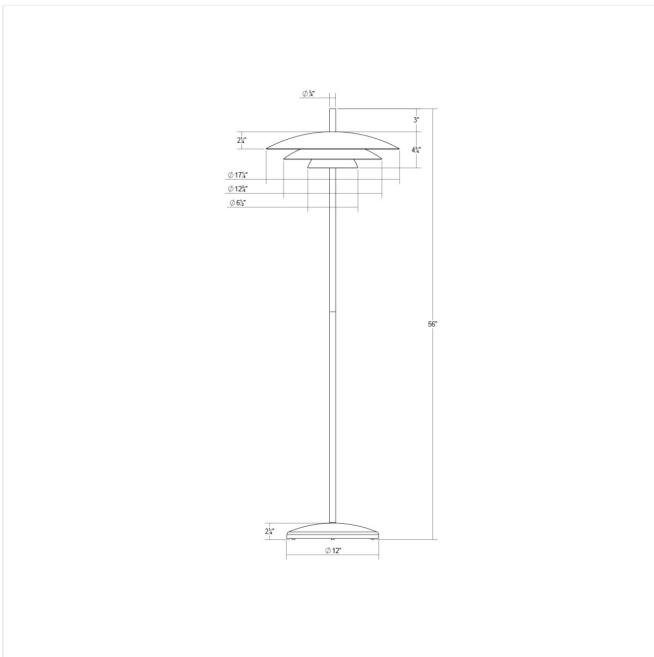

Project:

Shells Small Floor Lamp Spec Sheet

SKU: 3544.03

A refreshing take on 1960s Scandinavian design, the Shells Floor Lamp reveals soft LED illumination between—and reflected by—stacked, gracefully arched layered forms. This signature piece brings light and scale to an intimate space with a sophisticated Mid-century style.

Complement this Studio Exclusive Shells Floor Lamp with the [Shells Pendant](#) and [Shells Table Lamp](#).

Learn more: <https://sonnemanlight.com/shells-floor-lamp>

Type #:

Dimensions

| | |
|-------------------------------|--------|
| Height: | 56" |
| Diameter: | 17.25" |
| Canopy/Backplate/Base: | 12" |
| Size: | Small |
| Canopy/Backplate/Base Height: | 2" |