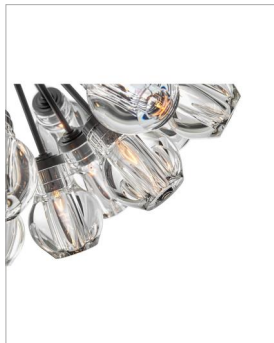

ELISE

FR46956BLK

MEDIUM CONVERTIBLE CHANDELIER

Elise infuses spaces with mesmerizing elegance. Light dramatically refracts from jaw-dropping, rounded, thick-cut crystal shades arranged in an enticing cluster formation. The robust arms, offered in either rich Black or Heritage Brass finishes, extend outward in a beautiful radiating pattern.

| DETAILS | |
|---------------|---------------|
| FINISH: | Black |
| MATERIAL: | Steel |
| GLASS: | Clear Crystal |
| SLOPE DEGREE: | 90 |
| DIMMABLE: | No |

| DIMENSIONS | |
|------------|--------|
| WIDTH: | 27.3" |
| HEIGHT: | 15.3" |
| WEIGHT: | 70.8lb |

| LIGHT SOURCE | |
|---------------|-----------------------------|
| LIGHT SOURCE: | Socketed |
| WATTAGE: | 19-5w Cand. LED, 60w Equiv. |
| VOLTAGE: | 120v |

| MOUNTING | |
|-------------|------------|
| CANOPY: | 5.25" Dia. |
| LEAD WIRE: | 1 X 120" |
| MAX HEIGHT: | 49.5 |

| SHIPPING | |
|----------------|------|
| CARTON LENGTH: | 25.3 |
| CARTON WIDTH: | 26 |
| CARTON HEIGHT: | 31.1 |
| CARTON WEIGHT: | 87.7 |

PRODUCT DETAILS:

- This item may be hung on a sloped ceiling
- This fixture includes multiple down stems in various lengths to customize the installation height of the fixture, including one 6" stem and two 12" stems
- Fixture weighs over 50lbs. Must be supported independently of the outlet box unless the outlet box is UL listed for the appropriate weight.
- Convertible fixture can be hung as a pendant or semi-flush mount
- Suitable for use in dry (indoor) locations as defined by NEC and CEC. Meets United States UL Underwriters Laboratories & CSA Canadian Standards Association Product Safety Standards.
- Striking and glamorous silhouette with luxe details and a rich finish that makes a dramatic statement