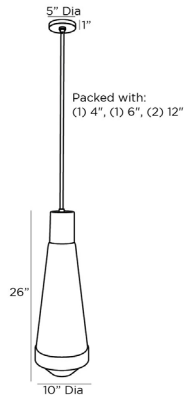

ARTERIOS

SHREVEPORT PENDANT

41068
H: 31 IN, Dia: 10.00 IN
Natural Rattan, White Linen
Contract Suitable As Is

Clean and contemporary, the Shreveport pendant is a texture-rich addition to a minimalist interior. The elongated, teardrop pendant is composed of crisp white linen, banded top and bottom in natural raffia. The piece is finished with a canopy and pipes in antique brass steel. Finish will vary. Damp-rated, although limited covered outdoor areas may affect finish.

APPEARANCE

Material	Linen, Raffia, Steel
Finish	Antique Brass, Natural, White
Finish Will Vary	true
Top Coat/Sealant	false

DIMENSIONS

Pendant	H: 26 IN, Dia: 10.00 IN
Minimum Hanging Height	31 IN
Maximum Hanging Height	61 IN
Canopy	H: 1 IN, Dia: 5.00 IN

WIRING

Rating	Damp
Cord	10 FT, Clear/Silver, SVT
Socket	1, Type A - E26
Maximum Watt	60
Voltage	110-120 V

CERTIFICATIONS

Certifications	Mexico Australia, European Union, United Arab Emirates, United States, Canada
----------------	--

COMPLIANCY

UL/ETL	Yes
CB	Yes
RoHS	true

SHIPPING

Product Weight	3.42 LBS
Gross Weight 1	8 LBS
Gross Weight 2	10 LBS
Shipping Box 1	H: 10.4 IN, L: 10.4 IN, W: 31.1 IN
Shipping Box 2	H: 12 IN, L: 5 IN, W: 5 IN