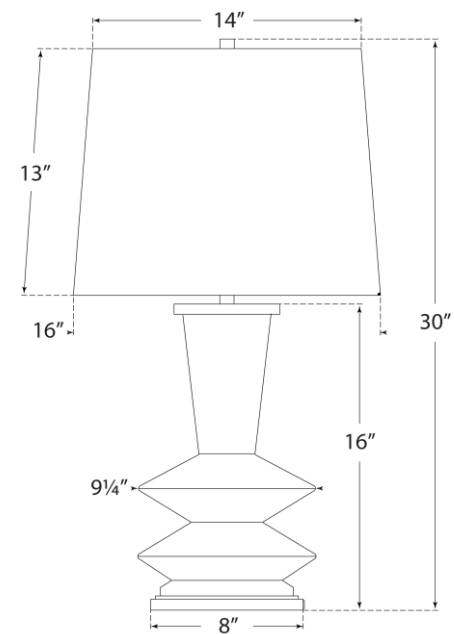

TEAR SHEET

Whittaker Medium Table Lamp

Item # CS 3646LLC-L

Designer: Christopher Spitzmiller

Height: 30"

Width: 16"

Base: 8" Round

Finishes: BKP, IVO, LLC, MBB

Shade Treatments: L

Shade Details: 14" x 16" x 13"

Socket: E26 Dimmer

Wattage: 100 A19

Weight: 16 Pounds

Note: Reactive Ceramic Glazes Will Vary in Color and Texture

Front View