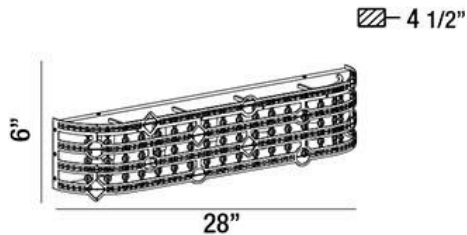

MICA, 28" VANITY LIGHT

PRODUCT DETAILS

No.	:	26317-014
Product Color	:	CHROME
Product Material	:	METAL
Shade / Accent Colour	:	CLEAR
Shade / Accent Material	:	CRYSTAL
Width	:	28"
Height	:	6"
Ext	:	4.5"
Weight	:	6.3lbs

Options Available

ITEM NO.	FINISH	SHADE
26317-014	CHROME	CLEAR

TECHNICAL DETAILS

Light Direction	:	Up or Down
Adjustable Lamp Head	:	No
Location	:	DAMP
Approval	:	 Invenek

PROJECT INFORMATION

Job Name: Date: Type: