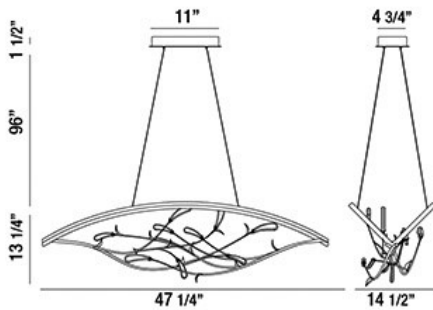

BASILICA, 47" OVAL CHANDELIER

PRODUCT DETAILS

No.	:	34065-013
Product Color	:	OIL RUBBED BRONZE
Product Material	:	METAL
Shade / Accent Colour	:	CLEAR
Shade / Accent Material	:	CRYSTAL
Length	:	47.25"
Width	:	14.5"
Height	:	13.25"
Overall Height	:	110.75"
Weight	:	10lbs

LIGHT SOURCE DETAILS

Light Source Type	:	INTEGRATED LED
Input Voltage	:	120V
Bulb Voltage	:	120V
Total Wattage	:	56W
Total Lumen	:	2900lm
Kelvin	:	3000K
CRI	:	80+
Dimmable	:	Yes

Options Available

ITEM NO.	FINISH	SHADE
34065-013	OIL RUBBED BRONZE	CLEAR

TECHNICAL DETAILS

Hanging Support Type	:	AIRCRAFT CABLE
Hanging Support Length	:	96"
Canopy / Backplate Length	:	11"
Canopy / Backplate Height	:	1.5"
Canopy / Backplate Width	:	4.75"
Location	:	DRY
Approval	:	