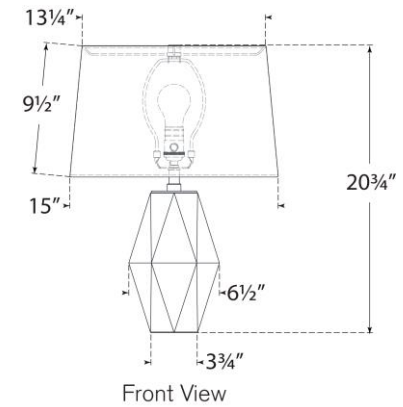

TEAR SHEET

Palacios Medium Table Lamp

Item # CHA 8439CG-L

Designer: Chapman & Myers

Height: 20.75"

Width: 15"

Base: 3.75" Hexagonal

Finishes: CG, SMG, WG

Shade Treatments: L

Shade Details: SH13.25" x 15" x 9.5"

Socket: E26 Dimmer

Wattage: 15 LED A19

Note: UL Only | French Wired

Top View