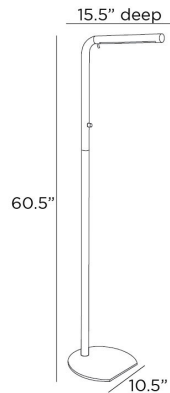

## SADIE FLOOR LAMP

79848  
H: 60.5 IN, W: 10.5 IN, D: 15.5 IN  
Antique Brass  
Contract Suitable As Is

Our Sadie floor lamp makes a sleek illuminator for any space. The streamlined task-style lamp is created in antique-brass steel with a white acrylic diffuser. The LED-integrated lamp is fitted with a pin detail, allowing it to swivel and direct light precisely where you need it.

### DIMENSIONS

Base H: 0.25 IN, W: 10.5 IN, D: 10 IN  
Foot Print W: 10.5 IN, D: 10 IN