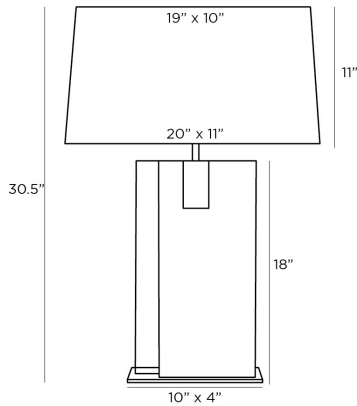

ARTERIOS

RUBY LAMP

15074-677

H: 30.5 IN, W: 20 IN, D: 11 IN

Paprika Lacquer

Contract Suitable As Is

Emblematic of French 1970s furniture design, our Ruby lamp is interpreted in a geometric, off-set blocks in paprika lacquer, accented with antique brass. The stacked table lamp features an antique brass base and matching finial with an off-white rectangular drum shade lined in off-white cotton.

APPEARANCE

	Off-White
Material	Brass, Cotton, Lacquer, Microfiber
Finish	Antique Brass, Off-White, Paprika
Top Coat/Sealant	true
Finial Description	Antique Brass Sphere
Finial Dimension	1" Sphere

DIMENSIONS

Shade	Top: 10 IN, Top: 19 IN, D: 11 IN, W: 20 IN, Side: 11 IN
Body	H: 18 IN, W: 10 IN, D: 4 IN
Base	H: 0.25 IN, W: 11 IN, D: 5 IN
Neck	H: 2 IN, Dia: 0.25 IN
Foot Print	W: 10 IN, D: 4 IN
Harp	9.5" Brass IN

WIRING

Rating	Indoor Only
Tilt Test	10 Degrees - AU
Cord	10 FT, Back of Lamp Base, Clear/Silver, SPT-2
Socket	1, Brass, Type A - E26
Switch	3-Way Rotary, At Socket
Maximum Watt	150
Voltage	110-120 V

CERTIFICATIONS