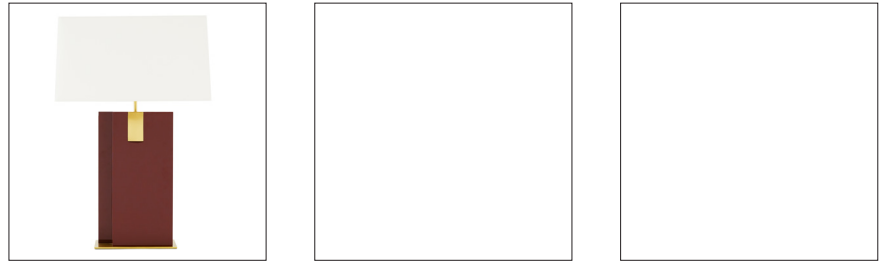

ARTERIOS

RUBY LAMP

15074-677

H: 30.5 IN, W: 20 IN, D: 11 IN

Paprika Lacquer

Contract Suitable As Is

Emblematic of French 1970s furniture design, our Ruby lamp is interpreted in a geometric, off-set blocks in paprika lacquer, accented with antique brass. The stacked table lamp features an antique brass base and matching finial with an off-white rectangular drum shade lined in off-white cotton.

APPEARANCE

	Off-White
Material	Brass, Cotton, Lacquer, Microfiber
Finish	Antique Brass, Off-White, Paprika
Top Coat/Sealant	true
Finial Description	Antique Brass Sphere
Finial Dimension	1" Sphere

DIMENSIONS

Shade	Top: 10 IN, Top: 19 IN, D: 11 IN, W: 20 IN, Side: 11 IN
Body	H: 18 IN, W: 10 IN, D: 4 IN
Base	H: 0.25 IN, W: 11 IN, D: 5 IN
Neck	H: 2 IN, Dia: 0.25 IN
Foot Print	W: 10 IN, D: 4 IN
Harp	9.5" Brass IN