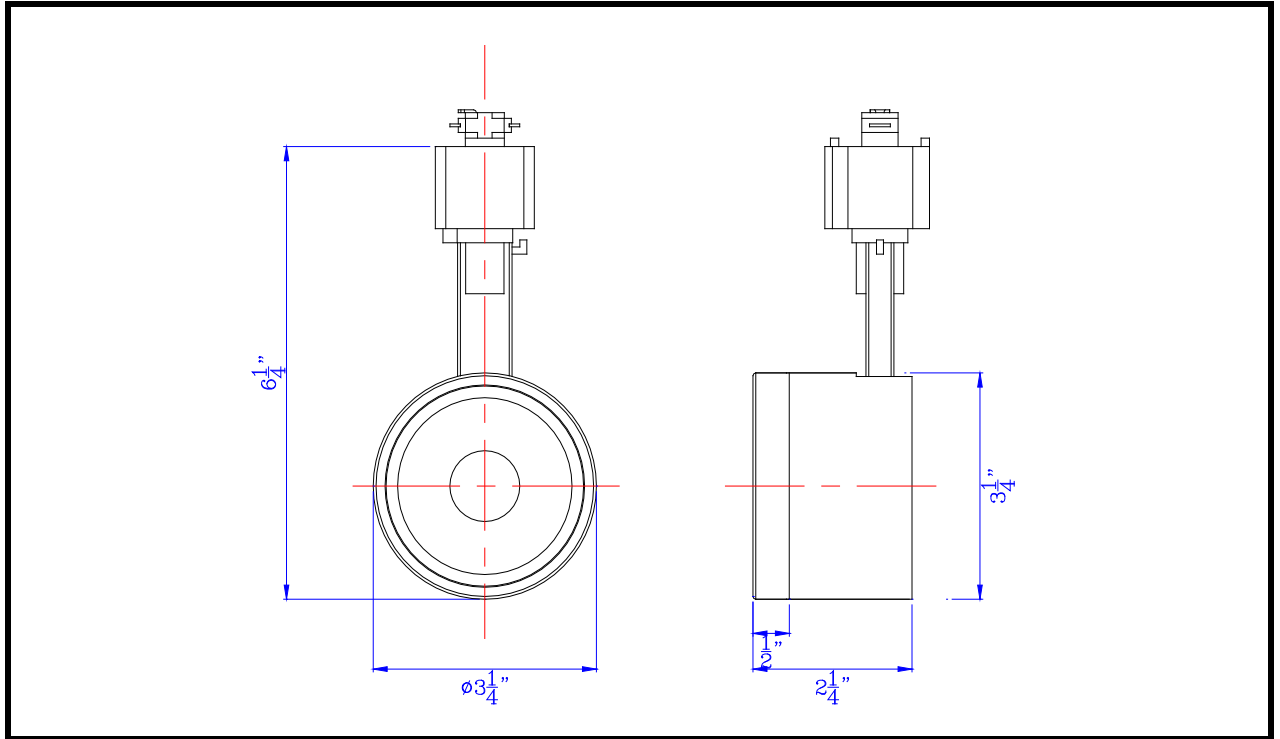

- Model No. :** HT-751
Description: Dimmable Integrated LED Track Fixture
Material: Metal
Finish : White
Rotation : 355 degree
Capability : +90 degree from horizontal
Voltage : 120V
Wattage : 12W
Dimming: Dimmable, DVCL-153P/SCL-153P/AYCL-153P/CTCL-153P/DVCL-253P/
GT-150/GTJ-250M (ALL ARE LUTRON BRAND)
Color Temp: 3000K
Lumen : 960
CRI : 85
Beam: 24
Efficacy: 80
Rated Life : 30,000 hours
Warranty: Three Years
Certificate :