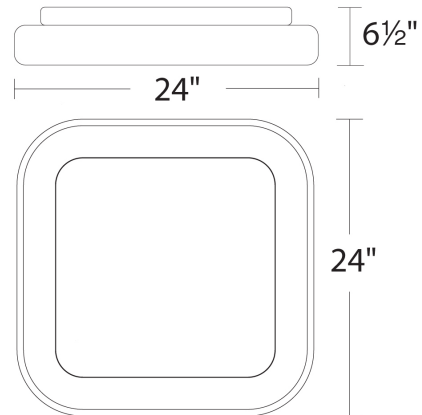

LINE DRAWING