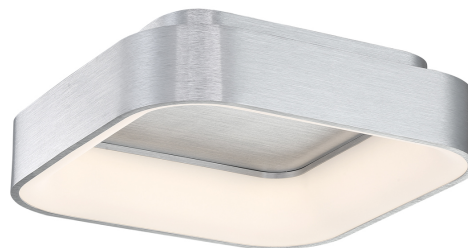

Fixture Type: _____

Catalog Number: _____

Project: _____

Location: _____

Tetris

Ceiling Mount 3000K

Model & Size	Color Temp & CRI	Watt	LED Lumens	Delivered Lumens	Finish
FM-38918 18"	3000K 90	29W	2905	918	AL Brushed Aluminum

Example: **FM-38918-AL**

DESCRIPTION

Simple and symmetrical for virtually any application.

FEATURES

- Even illumination with no hotspots
- Driver concealed within the fixture
- 5 year warranty

SPECIFICATIONS

Color Temp:	3000K
Input:	120-277 VAC, 50/60Hz
CRI:	90
Dimming:	ELV: 100 - 10%, 0-10V: 100 - 10%
Rated Life:	50000 Hours
Mounting:	Heavy gauge retention clips support trim firmly. Safety cabling standard., Can be mounted on ceiling or wall in all orientations
Standards:	ETL, cETL, Title 24 JA8-2016 Compliant Damp Location Listed
Construction:	Aluminum body with acrylic diffuser