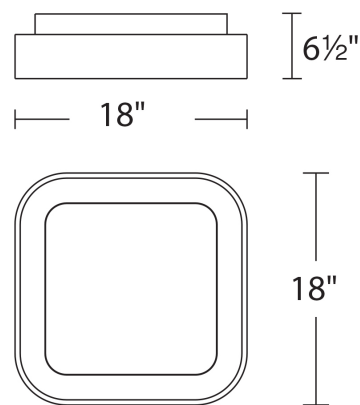

LINE DRAWING

FM-38918