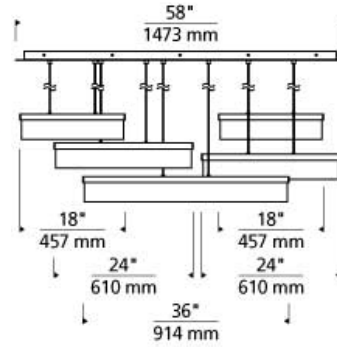

Sweep Linear Chandelier

LED T20

DESCRIPTION

Sweep by Tech Lighting is a modern architectural linear suspension designed with five ultra-thin rectilinear light panels. Integrated LED light guide technology appears as frosted glass when off then illuminates across its surface when turned on. Offered in Tech Lighting's aged brass or satin nickel finish and designed at 58" in length, the Sweep linear suspension is a definite show piece for any open setting, conference room and hospitality. Lamping options are compatible with most dimmers. Refer to the Dimming Chart for more information. Includes 120 volt 95.8 watts, 3869 total delivered lumens, 3000K LED linear modules. Dimmable with most LED compatible ELV and TRIAC dimmers. Ships with 12 feet of field-cutable cable.

INSTALLATION

This product can mount to either a 4" square electrical box with round plaster ring or an octagonal electrical box (not included).

WEIGHT

50-50lb / 22.68-22.68kg ±

brass
(aged brass not shown) polished nickel