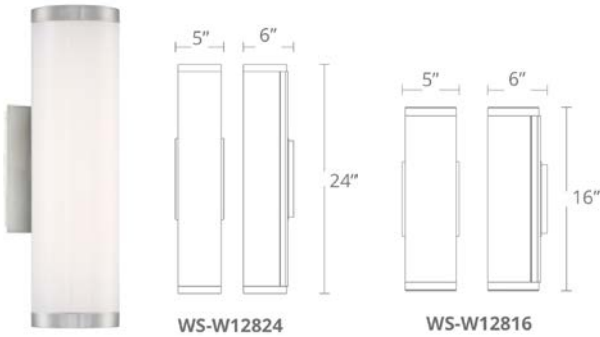

LITHIUM Exterior Sconce

WS-W12809 / WS-W12816 / WS-W12824

MODERN FORMS

Fixture Type:

Catalog Number:

Project:

Location:

PRODUCT DESCRIPTION

A minimal form bolstered by die-cast aluminum hardware, Lithium is the epitome of versatility. An extruded acrylic diffuser softens the light for perfect, long-lasting illumination. The cutting-edge LED array within is factory sealed under tempered glass to allow mounting versatility. Mount it vertically or horizontally, inside or out. It looks good *everywhere*. Choose from lustrous black or sleek aluminum finishes.

FEATURES

- Can be mounted vertically or horizontally
- No transformer or driver needed
- **Title 24 Compliant**
- Dimmer: ELV
- Color Temperature: 3000K or 4000K
- CRI: 90
- Rated Life: 54,000 hours
- 277V option available (special order)

SPECIFICATIONS

Construction: Extruded acrylic diffuser

Light Source: High output LED

Finish: Brushed Aluminum, Black

Standards: ETL & cETL listed, Wet Location, IP65

ORDER NUMBER

Model	Wattage	Voltage	LED Lumens	Delivered Lumens	Finish
WS-W12809-30	9" 3000K 10W	120V	776	549	AL Brushed Aluminum BK Black
WS-W12809-40	9" 4000K 10W		889	573	
WS-W12816-30	16" 3000K 20W		1683	1326	
WS-W12816-40	16" 4000K 20W		1719	1443	
WS-W12824-30	24" 3000K 37W		3132	2735	
WS-W12824-40	24" 4000K 37W		3256	2740	

Example: **WS-W12816-30-AL**

modernforms.com
Phone (866) 810.6615
Fax (800) 526.2585

Headquarters/Eastern Distribution Center
44 Harbor Park Drive
Port Washington, NY 11050

Central Distribution Center
1600 Distribution Ct
Lithia Springs, GA 30122

Western Distribution Center
1750 Archibald Avenue
Ontario, CA 91760