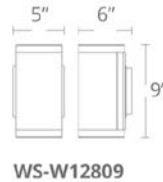

Fixture Type:

Catalog Number:

Project:

Location: