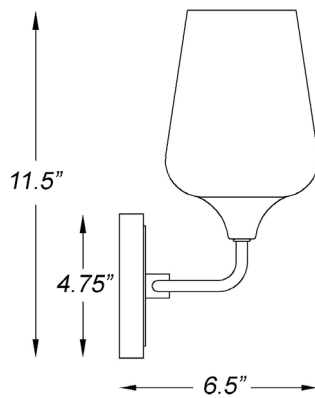

## GLADYS 2-LIGHT WALL SCONCE

Front View

Side View

<b>Description:</b>	Gladys 2-light wall sconce
<b>Finish:</b>	Polished nickel
<b>Dimensions:</b>	17.25" W x 11.5" H x 6.5" ext. Height on center: 9"
<b>Bulbs:</b>	2-100w Med.
<b>Certification:</b>	UL / damp location

<b>Material:</b>	Steel
<b>Shade:</b>	Glass
<b>Glass:</b>	Clear
<b>Back Plate Dimensions:</b>	6.25" x 4.75"
<b>Chain/Wire:</b>	NA
<b>Additional Finishes:</b>	Matte black
<b>Mounting:</b>	Up or down