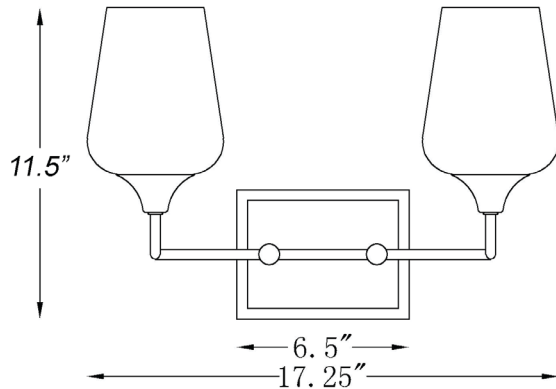

## GLADYS 2-LIGHT WALL SCONCE

Front View

Side View

<b>Description:</b>	Gladys 2-light wall sconce
<b>Finish:</b>	Polished nickel
<b>Dimensions:</b>	17.25" W x 11.5" H x 6.5" ext. Height on center: 9"
<b>Bulbs:</b>	2-100w Med.
<b>Certification:</b>	UL / damp location

<b>Material:</b>	Steel
<b>Shade:</b>	Glass
<b>Glass:</b>	Clear
<b>Back Plate Dimensions:</b>	6.25" x 4.75"
<b>Chain/Wire:</b>	NA
<b>Additional Finishes:</b>	Matte black
<b>Mounting:</b>	Up or down