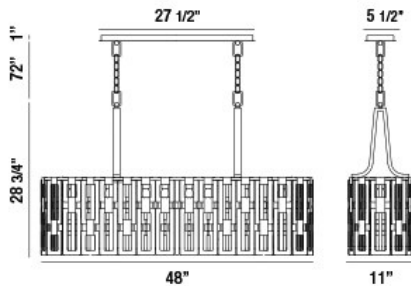

VIVIANA, 48" OVAL CHANDELIER

PRODUCT DETAILS

No.	:	33743-011
Product Color	:	CHROME
Product Material	:	METAL
Shade / Accent Colour	:	CLEAR
Shade / Accent Material	:	HAND PRESSED GLASS
Length	:	48"
Width	:	11"
Height	:	28.75"
Overall Height	:	101.75"
Weight	:	68.2lbs

Options Available

ITEM NO.	FINISH	SHADE
33743-011	CHROME	CLEAR

TECHNICAL DETAILS

Hanging Support Type	:	CHAIN
Hanging Support Length	:	72"
Canopy / Backplate Length	:	27.5"
Canopy / Backplate Height	:	1"
Canopy / Backplate Width	:	5.5"
Location	:	DRY
Approval	:	