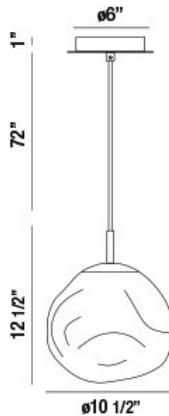

BANKWELL, 11" ROUND PENDANT

PRODUCT DETAILS

No.	:	34287-033
Product Color	:	CHROME
Product Material	:	METAL
Shade / Accent Colour	:	GOLD
Shade / Accent Material	:	HAND-BLOWN GLASS
Diameter	:	10.5"
Height	:	12.5"
Overall Height	:	85.5"
Weight	:	2.2lbs

LIGHT SOURCE DETAILS

Number of Bulbs	:	1
Light Source	:	Incandescent
Light Source Type	:	A19
Input Voltage	:	120V
Bulb Voltage	:	120V
Socket Type	:	E26
Wattage	:	60W
Total Wattage	:	60W
Bulb Included	:	No
Dimmable	:	Yes

Options Available

ITEM NO.	FINISH	SHADE
34287-019	CHROME	COPPER
34287-026	CHROME	CHROME
34287-033	CHROME	GOLD

TECHNICAL DETAILS

Hanging Support Type	:	WIRE
Hanging Support Length	:	72"
Canopy / Backplate Height	:	1"
Canopy / Backplate Dia.	:	6"
Location	:	DRY
Approval	:	