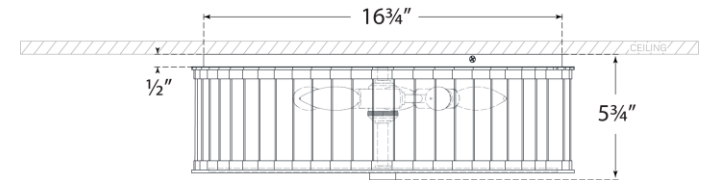

## Kean 18" Flush Mount

Item # CHC 4926HAB-CG

Designer: Chapman & Myers

Height: 6"

Width: 18.25"

Canopy: 17" Round

Finishes: HAB, PN

Trim Options: CG

Socket: 5 - E12 Candelabra

Wattage: 5 - 6.5 LED B11

Weight: 27 Pounds

Note: UL Only

Side View

Bottom View