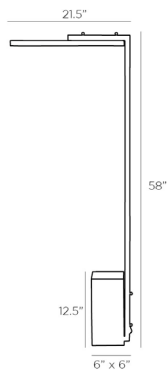

ARTERIOS

LAWDEN FLOOR LAMP

79020
H: 58 IN, W: 21.5 IN, D: 6 IN
Antique Brass, White Marble
Contract Suitable As Is

Ultimately modern in form, the Lawden is defined by clean lines and a robust marble base. A sleek and slender antique brass frame is beautifully contrasted with an oversized, cubed white marble that gives presence to its architecturally simple silhouette. Integrated LED lighting is neatly concealed in the frame. Complete with a taupe cloth cord.

APPEARANCE

Material	Marble, Steel
Finish	Antique Brass, White
Finish Will Vary	true
Top Coat/Sealant	true

DIMENSIONS

Base	H: 12.5 IN, W: 6 IN, D: 6 IN
Foot Print	W: 6 IN, D: 6 IN

WIRING

Rating	Indoor Only
LED Color Temp	3000K
LED CRI	90+
LED Lumens	700
Tilt Test	10 Degrees - AU
Cord	12 FT, Back of Lamp Base, SPT-2, Taupe Fabric
Socket	1, Integrated LED, White
Switch	Full Range Dimmer, On Line
Maximum Watt	12
Voltage	110-120 V
LED Lifespan	30,000

CERTIFICATIONS

Certifications	Mexico United States, Canada
----------------	---------------------------------

COMPLIANCY

UL/ETL	Yes
RoHS	true

SHIPPING

Shipping Requirements	TruckShip
Product Weight	50 LBS
Gross Weight 1	65 LBS
Shipping Box 1	H: 23.46 IN, L: 60.96 IN, W: 15 IN