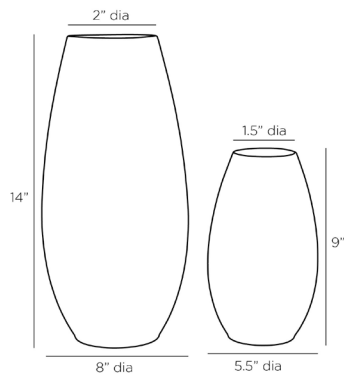

ARTERIOS

YANCY VASES, SET OF 2

AVC09

Glacial Reactive
Contract Suitable As Is

Simplicity in its finest, these porcelain vases were crafted with shallow opening to form the perfect home for a minimalist arrangement. A glacial reactive finish adorns each, from indented top to rounded base. Set of two. Finish will vary.

APPEARANCE

Material	Porcelain
Finish Will Vary	true
Top Coat/Sealant	false

DIMENSIONS

Foot Print Large	Dia: 4.00
Foot Print Small	Dia: 3.00
Large Set Opening	2.00
Small Set Opening	1.50

SHIPPING

Product Weight	6.8 LBS
Gross Weight 1	13.8 LBS
Shipping Box 1	H: 16.9 IN, L: 15.7 IN, W: 9.4 IN