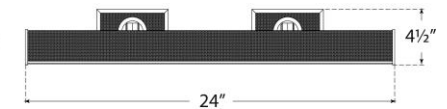

TEAR SHEET

Halwell 24" Picture Light

Item # CHD 2585BZ/NRT

Designer: Chapman & Myers

Height: 2.75" - 4.5"

Width: 24"

Extension: 6.25" - 8.25"

Backplate: 2.75" x 4.5" Rectangle

Finishes: AB/NRT, BZ/NRT, PN/NRT

Socket: 2 - E26 Keyless

Wattage: 2 - 8 LED T9

Weight: 6 Pounds

Note: UL Only | Requires Smaller Outlet Box

Front View