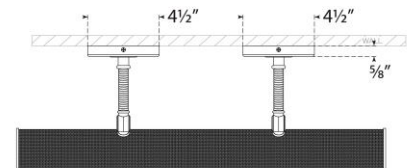

## Halwell 24" Picture Light

Item # CHD 2585BZ/NRT

Designer: Chapman & Myers

Height: 2.75" - 4.5"

Width: 24"

Extension: 6.25" - 8.25"

Backplate: 2.75" x 4.5" Rectangle

Finishes: AB/NRT, BZ/NRT, PN/NRT

Socket: 2 - E26 Keyless

Wattage: 2 - 8 LED T9

Weight: 6 Pounds

Note: UL Only | Requires Smaller Outlet Box

Top View

Side View

Front View