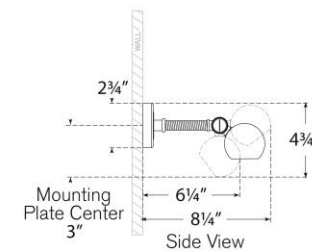

## Halwell 24" Picture Light

Item # CHD 2585BZ/NRT

Designer: Chapman & Myers

Height: 2.75" - 4.5"

Width: 24"

Extension: 6.25" - 8.25"

Backplate: 2.75" x 4.5" Rectangle

Finishes: AB/NRT, BZ/NRT, PN/NRT

Socket: 2 - E26 Keyless

Wattage: 2 - 8 LED T9

Weight: 6 Pounds

Note: UL Only | Requires Smaller Outlet Box

Top View

Side View

Front View