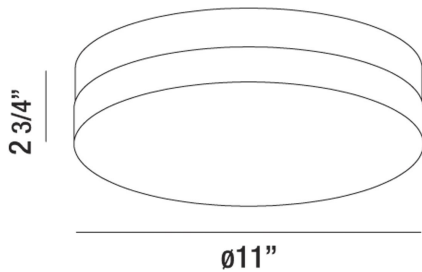

KOSS, 11" CEILING MOUNT

PRODUCT DETAILS

No.	:	30152-014
Product Color	:	CHROME
Shade / Accent Colour	:	OPAL WHITE GLASS
Diameter	:	11"
Height	:	2.75"
Weight	:	2.6lbs

LIGHT SOURCE DETAILS

Light Source Type	:	INTEGRATED LED
Input Voltage	:	120V
Bulb Voltage	:	120V
Total Wattage	:	18W
Total Lumen	:	1600lm
Kelvin	:	3000K
CRI	:	80
Dimmable	:	Yes

Options Available

ITEM NO.	FINISH	SHADE
30152-014	CHROME	OPAL WHITE GLASS

TECHNICAL DETAILS

Adjustable Lamp Head	:	No
Location	:	DRY
Approval	:	

PROJECT INFORMATION

 Job Name: Date: Type:

 Comments: