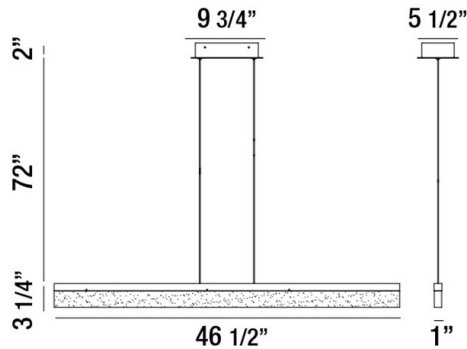

## TUNNEL, 47" LINEAR PENDANT

### PRODUCT DETAILS

No.	:	31775-040
Product Color	:	WHITE
Product Material	:	ALUMINUM
Shade / Accent Colour	:	FROSTED
Shade / Accent Material	:	ACRYLIC
Length	:	46.5"
Width	:	1"
Height	:	3.25"
Overall Height	:	77.25"
Weight	:	10.2lbs

### TECHNICAL DETAILS

Light Direction	:	Down
Hanging Support Type	:	AIRCRAFT CABLE
Hanging Support Length	:	72"
Canopy / Backplate Length	:	9.75"
Canopy / Backplate Height	:	2"
Canopy / Backplate Width	:	5.5"
Adjustable Lamp Head	:	No
Location	:	DRY
Approval	:	