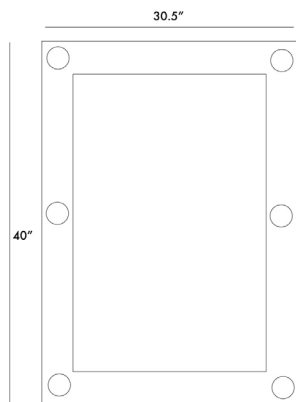

## BALDWIN MIRROR

2205  
H: 40 IN, W: 30.5 IN, D: 1.5 IN  
Antique Brass  
Contract Suitable As Is

A beautiful steel blue colored mirror frame accented with magnifying glass rounds set in antique brass. The center mirror is plain, so it is perfect for a hallway or powder room. Can be hung vertically or horizontally.

### DIMENSIONS

Mirror Size	H: 31.5 IN, W: 21.5 IN
-------------	------------------------