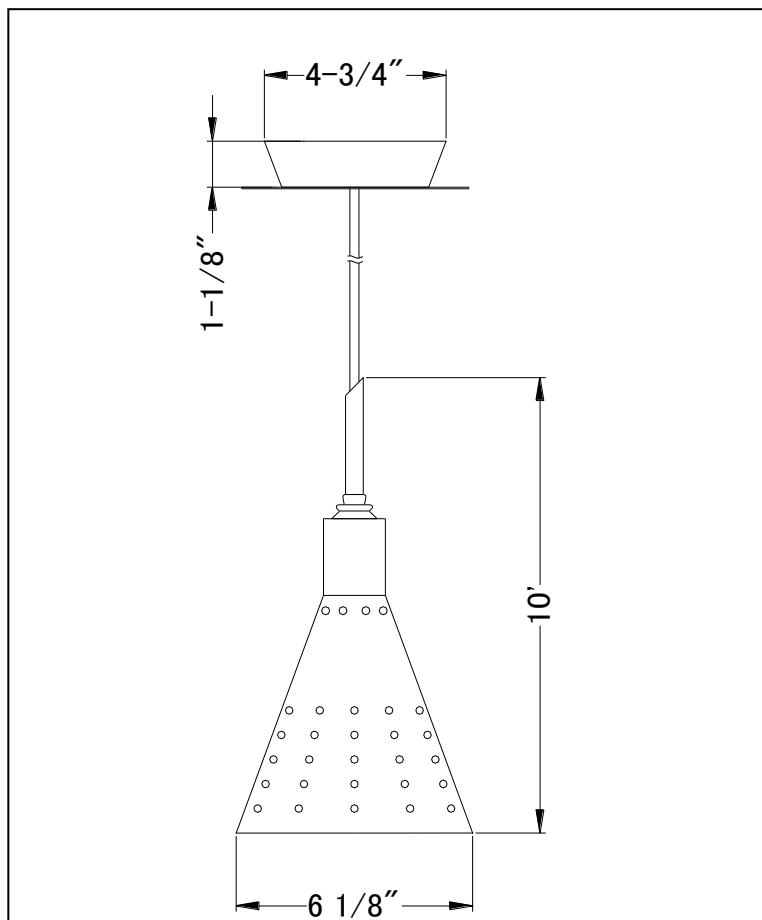

Project: _____

Catalog No.: _____

Lamp/Wattage: _____

Model No. : UP-1011

Material : Iron

Cord : 6' is the basic length, 10' & 18' length are available by special order

Bulb : Incandescent bulb

Socket : Medium base

Voltage : 120V

Wattage : 60W Max.

Cord Finish : RU (Rust)

Canopy : Dia. 4 3/4" H: 1 1/8"

Certificate : 