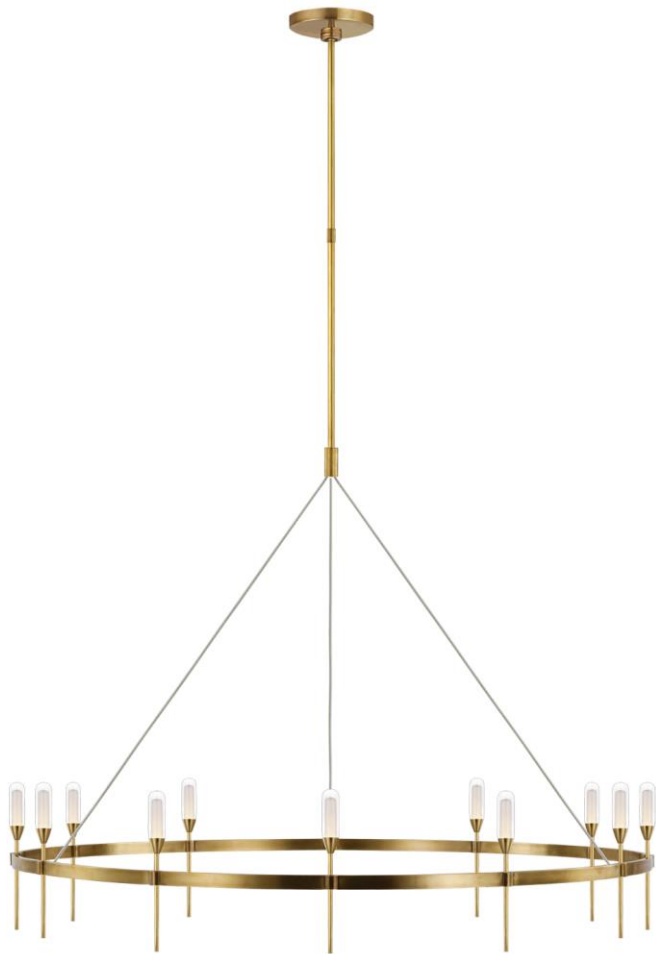

## TEAR SHEET

### Overture Grande Ring Chandelier

Item # PB 5032NB-CG

Designer: Peter Bristol

O/A Height: 72.25"

Fixture Height: 36.75"

Min. Custom Height: 17.25"

Width: 49"

Canopy: 6" Round

Finishes: BZ, NB, PN

Glass Options: CG

Socket: Dedicated LED

Wattage: 42w (3100lm)

Note: UL Only | Custom Height Available | Fixture Can be Installed Inverted