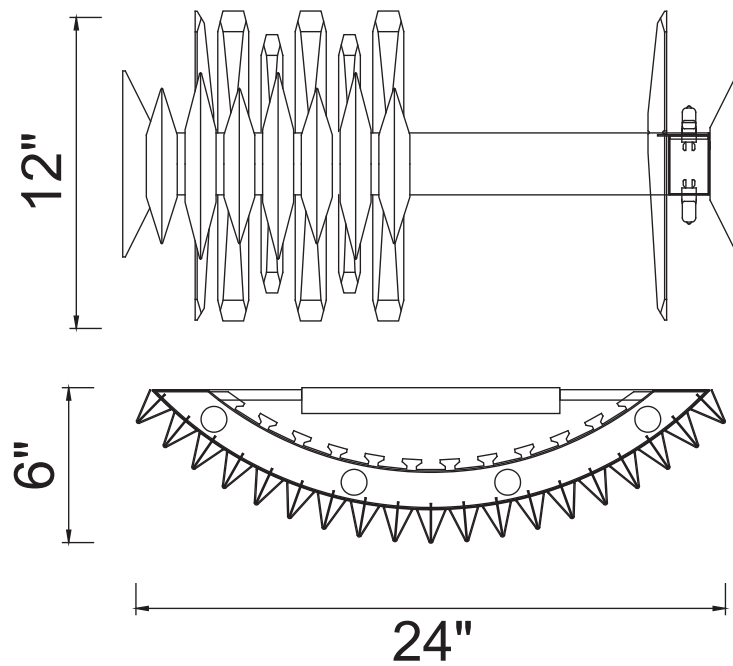

PROJECT: _____

FIXTURE TYPE: _____

LOCATION: _____

CONTACT/PHONE: _____

Item	1247W24-7-602
Collection	CITYSCAPE
Finish	Satin Gold
Glass	-----
Crystal	Clear
Input	120V AC,60HZ,AC

Shade	-----
Length/Dia.	24"
Width/Ext.	6"
Height	12"
Maximum	-----
Lumens	-----

Light Source	G9
Bulb Info.	7×40W
Included	-----
Dimmable	Yes
Color	-----
Weight	