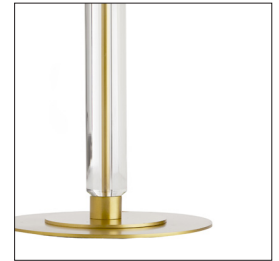

ARTERIOS

GIO FLOOR LAMP

79818-427
 H: 67 IN, Dia: 22.00 IN
 Clear Crystal
 Contract Suitable As Is

Sophisticated style simplified. Clear crystal cylinders stacked on an antique brass frame makes for a floor lamp full of luxe and luster. Each cylindrical column tapers at its ends, defining the point of juncture between materials. A sleek stepped base offers an elevated platform to showcase the Gio's polished profile. Topped with an off-white linen drum shade with off-white cotton lining and an acrylic with brass finial. Complete with a taupe cloth cord. Finish will vary.

APPEARANCE

	Off-White
Material	Cotton, Crystal, Linen, Steel
Finish	Antique Brass, Clear, Off-White
Finish Will Vary	true
Top Coat/Sealant	true
Finial Description	Glass Sphere with Antique Brass Base
Finial Dimension	2" x 1"

DIMENSIONS

Shade	Top: 21.00 IN, Dia: 22.00 IN, Side: 12 IN
Body	H: 53 IN, Dia: 13.00 IN
Foot Print	Dia: 13.00 IN
Harp	9.5 IN

WIRING

Rating	Indoor Only
Tilt Test	10 Degrees - AU
Cord	12 FT, Back of Lamp Base, SPT-2, Taupe Fabric
Socket	1, Brass, Type A - E26
Switch	3-Way Rotary, At Socket
Maximum Watt	150
Voltage	110-120 V