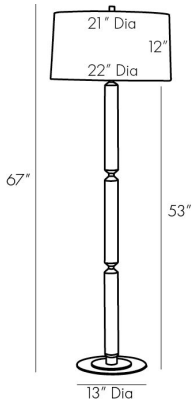

ARTERIOS

GIO FLOOR LAMP

79818-427
 H: 67 IN, Dia: 22.00 IN
 Clear Crystal
 Contract Suitable As Is

Sophisticated style simplified. Clear crystal cylinders stacked on an antique brass frame makes for a floor lamp full of luxe and luster. Each cylindrical column tapers at its ends, defining the point of juncture between materials. A sleek stepped base offers an elevated platform to showcase the Gio's polished profile. Topped with an off-white linen drum shade with off-white cotton lining and an acrylic with brass finial. Complete with a taupe cloth cord. Finish will vary.

APPEARANCE

	Off-White
Material	Cotton, Crystal, Linen, Steel
Finish	Antique Brass, Clear, Off-White
Finish Will Vary	true
Top Coat/Sealant	true
Finial Description	Glass Sphere with Antique Brass Base
Finial Dimension	2" x 1"

DIMENSIONS

Shade	Top: 21.00 IN, Dia: 22.00 IN, Side: 12 IN
Body	H: 53 IN, Dia: 13.00 IN
Foot Print	Dia: 13.00 IN
Harp	9.5 IN

WIRING

Rating	Indoor Only
Tilt Test	10 Degrees - AU
Cord	12 FT, Back of Lamp Base, SPT-2, Taupe Fabric
Socket	1, Brass, Type A - E26
Switch	3-Way Rotary, At Socket
Maximum Watt	150
Voltage	110-120 V