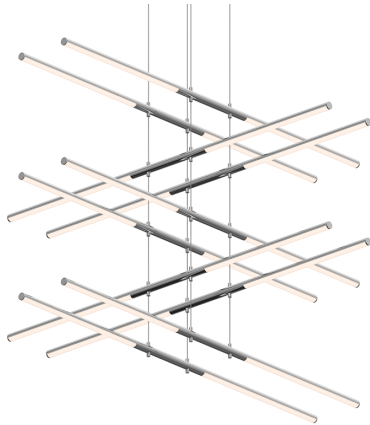

**SONNEMAN**  
A WAY OF LIGHT

**tik-tak™** Stack 5-Tier LED Pendant

**2805.01**

#### DIMENSIONS

Minimum Height	8"
Maximum Height	73.5"
Width	47.5"
Depth	47.5"
Hanging Details	10' Adjustable Cable"

#### SHADE 1

Quantity	10
Color	White
Material	Optical Acrylic
Height	0.25"
Diameter	18