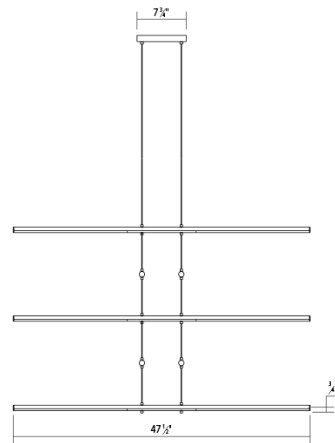

#### DIMENSIONS

Minimum Height	8"
Maximum Height	73.5"
Width	47.5"
Depth	47.5"
Hanging Details	10' Adjustable Cable"

#### SHADE 1

Quantity	10
Color	White
Material	Optical Acrylic
Height	0.25"
Diameter	18