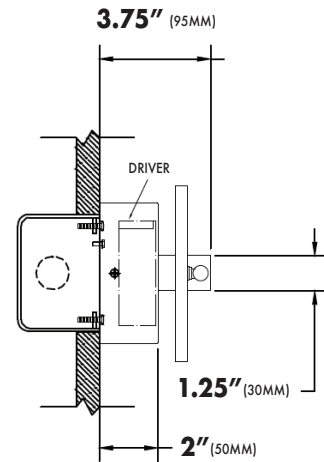

TORINO SERIES
VAW1192AB

LIGHT SPECIFICATIONS WALL SCONCE

SPECIFICATIONS

• LUMENS	950.90 LM
• WATTS	15.97 W
• VOLTAGE	120V
• CRI	90
• CCT	3000K
• IP RATED	DRY LOCATION - IP20
• MATERIAL	ALUMINUM / ACRYLIC
• FINISH	ANTIQUE BRASS
• LIFETIME	50000 HOURS
• DIMMABLE	YES
• WARRANTY	5-YEAR LIMITED

THE MEASUREMENTS ARE ROUNDED TO THE NEAREST 1/4"

AVAILABLE FINISHES

© VONN Lighting, 2021