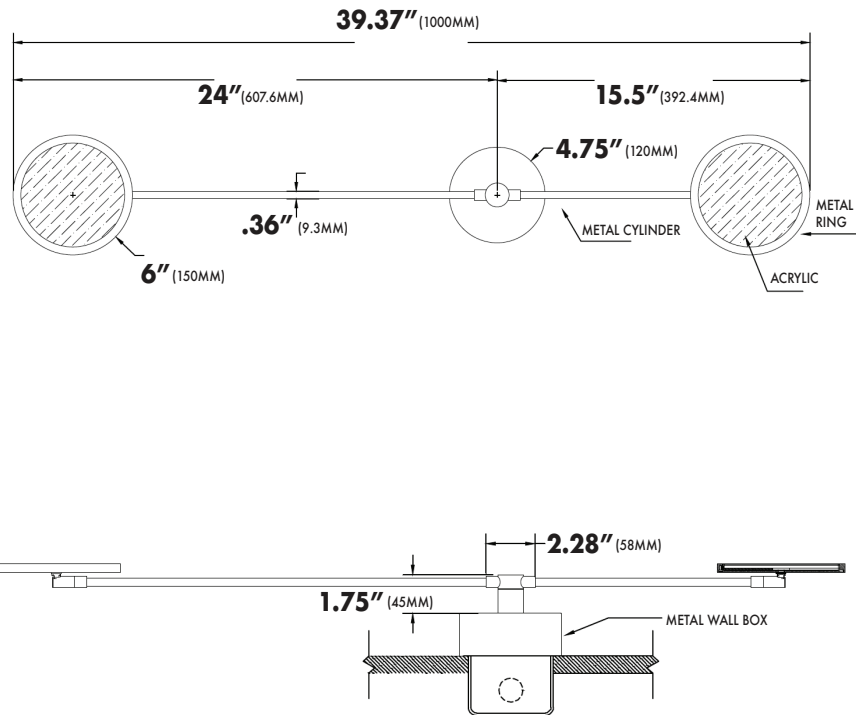

TORINO SERIES
VAW1192AB

LIGHT SPECIFICATIONS WALL SCONCE

SPECIFICATIONS

• LUMENS	950.90 LM
• WATTS	15.97 W
• VOLTAGE	120V
• CRI	90
• CCT	3000K
• IP RATED	DRY LOCATION - IP20
• MATERIAL	ALUMINUM / ACRYLIC
• FINISH	ANTIQUE BRASS
• LIFETIME	50000 HOURS
• DIMMABLE	YES
• WARRANTY	5-YEAR LIMITED

THE MEASUREMENTS ARE ROUNDED TO THE NEAREST 1/4"

AVAILABLE FINISHES

© VONN Lighting, 2021