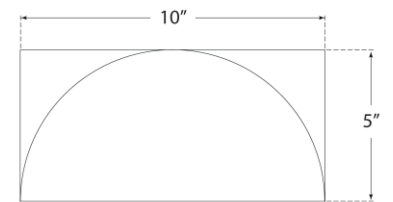

## Quarter Sphere Small Up Light

Item # PB 2070WHT-FG

Designer: Peter Bristol

Height: 5"

Width: 10"

Extension: 5"

Backplate: 5" x 10" Rectangle

Finishes: MBK, NB, PN, WHT

Glass Options: FG

Socket: Dedicated LED

Wattage: 12w (1000lm)

Weight: 4 Pounds

Top View

Mounting Plate