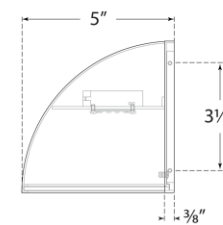

## Quarter Sphere Small Up Light

Item # PB 2070WHT-FG

Designer: Peter Bristol

Height: 5"

Width: 10"

Extension: 5"

Backplate: 5" x 10" Rectangle

Finishes: MBK, NB, PN, WHT

Glass Options: FG

Socket: Dedicated LED

Wattage: 12w (1000lm)

Weight: 4 Pounds

Top View

Mounting Plate