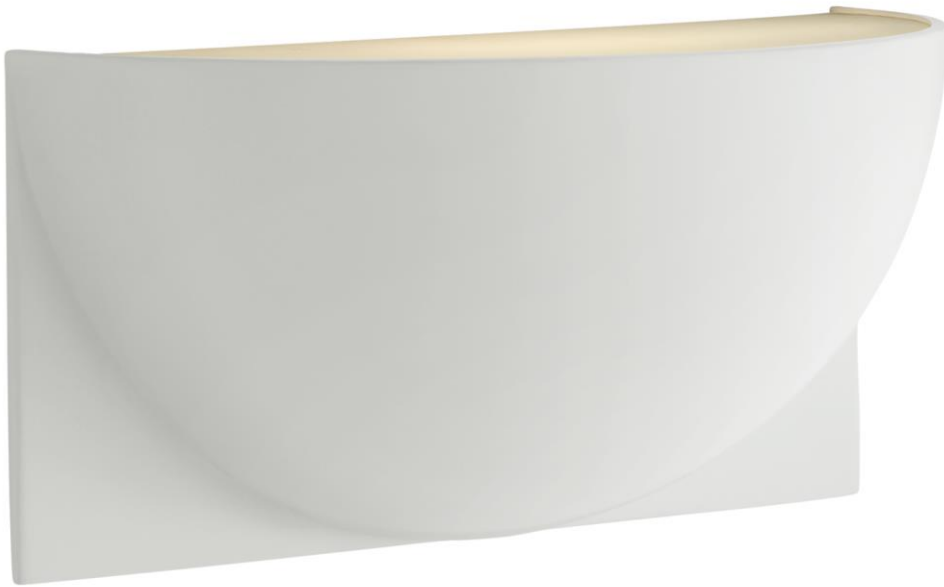

## Quarter Sphere Small Up Light

Item # PB 2070WHT-FG

Designer: Peter Bristol

Height: 5"

Width: 10"

Extension: 5"

Backplate: 5" x 10" Rectangle

Finishes: MBK, NB, PN, WHT

Glass Options: FG

Socket: Dedicated LED

Wattage: 12w (1000lm)

Weight: 4 Pounds

Top View

Mounting Plate