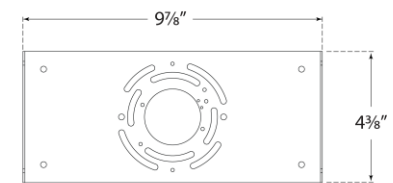

## Quarter Sphere Small Up Light

Item # PB 2070WHT-FG

Designer: Peter Bristol

Height: 5"

Width: 10"

Extension: 5"

Backplate: 5" x 10" Rectangle

Finishes: MBK, NB, PN, WHT

Glass Options: FG

Socket: Dedicated LED

Wattage: 12w (1000lm)

Weight: 4 Pounds

Top View

Mounting Plate